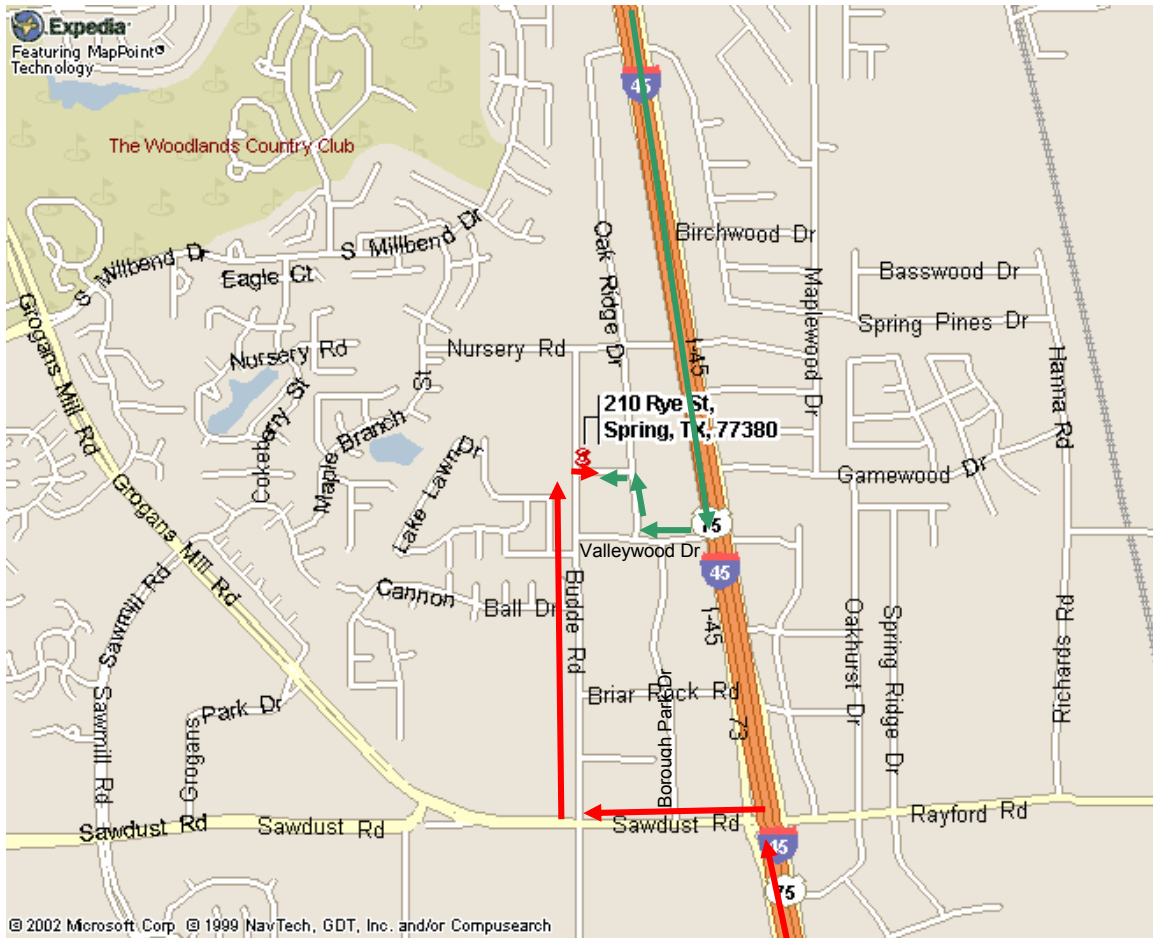

Map to CTS Solutions, Inc.

210 Rye Street
The Woodlands, TX 77380
(281) 367-5754

From Houston (Follow Red Arrows):

1. Take IH-45 North to Rayford-Sawdust Exit. Turn Left onto Sawdust at the light.
2. Go to second stop light and turn right on Budde Rd. Budde Rd. is a two-lane road. Watch for Rye Street after you see The Woodlands Salons building on the right.
3. Turn Right on Rye Street. CTS office is 2nd drive on left - #210.

From The Woodlands or Conroe (Follow Green Arrows):

1. Go East on Woodlands Parkway, Research Forest or FM 242 to IH-45 Feeder Road.
2. Turn right and go south on IH-45 Feeder Road.
3. Turn right on Valleywood Dr. (In between Carraba's and strip center with Kyoto's Restaurant)
4. Turn right on Oak Ridge Dr. (Immediately after Valleywood Business Center)
5. Turn left on Rye Street (1st street on left). CTS is 2nd drive on right - #210.